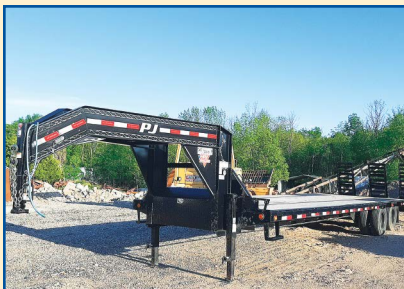

FORKLIFTS

JCB 506B Shooting Boom,
6,575 Hrs.
Yale
Hyster TD 6, Gas
Man Basket

NOTICE: All verbal announcements day of sale take precedence over printed material. Auction company claims no warranty on any machinery. SOLD AS IS. Not responsible for accidents.
TERMS: CASH OR GOOD CHECK.

SAWMILLS

Wood-Mizer, Diesel Powered
Super Hyd. Mill, 2,250 Hrs.
Bay Verte 24" 3 Phase Planner &
Ronk 3 Phase Converter
Both Installed in 20' Container (to
be sold separately)
Assortment of Antique Chainsaws

TOOLS

Pedestal Sander
Wood Lath
Edelstaal Milling Machine
Large Sausage Stuffer

MISCELLANEOUS

The Screening Machine, Portable
Screening Plant
Case CS-563 Vibrating Roller
1998 Skyline Camper Trailer
20,000 Lbs. Digital Scale
1979 Cushman, Truckster
1979 Calfo Moped, No Title
18' Dump Truck Body
DC Atlas 3 Pt. Leaf Blower
Antique Snow Mobiles & Parts
Slick Craft 24' Boat w/190 HP,
Inboard & Outboard Mtr. &
Tandem Trailer

BOCHEK SALES
Ralph Bocek • Cell (920) 559-0466
4289 Country View Road • Sturgeon Bay, WI 54235

bocheksales@gmail.com
www.bocheksales.com
to view complete listings & pictures

Sale Managed By Bocek Sales
Ralph Bocek,
Wis. Auctioneer #308