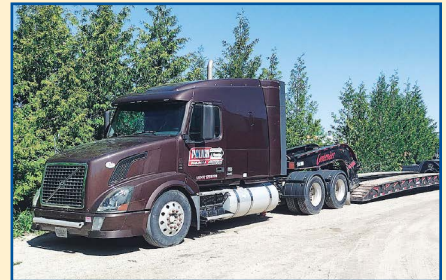

FORKLIFTS

JCB 506B Shooting Boom,
6,575 Hrs.
Yale
Hyster TD 6, Gas
Man Basket

NOTICE: All verbal announcements day of sale take precedence over printed material. Auction company claims no warranty on any machinery. SOLD AS IS. Not responsible for accidents.
TERMS: CASH OR GOOD CHECK.

SAWMILLS

Wood-Mizer, Diesel Powered
Super Hyd. Mill, 2,250 Hrs.
Bay Verte 24" 3 Phase Planner &
Ronk 3 Phase Converter
Both Installed in 20' Container (to
be sold separately)
Assortment of Antique Chainsaws

TOOLS

Pedestal Sander
Wood Lath
Edelstaal Milling Machine
Large Sausage Stuffer

MISCELLANEOUS

The Screening Machine, Portable
Screening Plant
Case CS-563 Vibrating Roller
1998 Skyline Camper Trailer
20,000 Lbs. Digital Scale
1979 Cushman, Truckster
1979 Calfo Moped, No Title
18' Dump Truck Body
DC Atlas 3 Pt. Leaf Blower
Antique Snow Mobiles & Parts
Slick Craft 24' Boat w/190 HP,
Inboard & Outboard Mtr. &
Tandem Trailer

BOCHEK SALES
Ralph Bocek • Cell (920) 559-0466
4289 Country View Road • Sturgeon Bay, WI 54235

bocheksales@gmail.com
www.bocheksales.com
to view complete listings & pictures

Sale Managed By Bocek Sales
Ralph Bocek,
Wis. Auctioneer #308