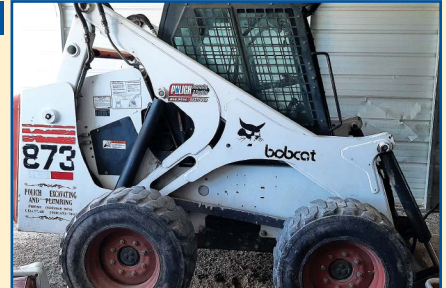

FORKLIFTS

JCB 506B Shooting Boom,
6,575 Hrs.
Yale
Hyster TD 6, Gas
Man Basket

NOTICE: All verbal announcements day of sale take precedence over printed material. Auction company claims no warranty on any machinery. SOLD AS IS. Not responsible for accidents.
TERMS: CASH OR GOOD CHECK.

SAWMILLS

Wood-Mizer, Diesel Powered
Super Hyd. Mill, 2,250 Hrs.
Bay Verte 24" 3 Phase Planner &
Ronk 3 Phase Converter
Both Installed in 20' Container (to
be sold separately)
Assortment of Antique Chainsaws

TOOLS

Pedestal Sander
Wood Lath
Edelstaal Milling Machine
Large Sausage Stuffer

MISCELLANEOUS

The Screening Machine, Portable
Screening Plant
Case CS-563 Vibrating Roller
1998 Skyline Camper Trailer
20,000 Lbs. Digital Scale
1979 Cushman, Truckster
1979 Calfo Moped, No Title
18' Dump Truck Body
DC Atlas 3 Pt. Leaf Blower
Antique Snow Mobiles & Parts
Slick Craft 24' Boat w/190 HP,
Inboard & Outboard Mtr. &
Tandem Trailer

BOCHEK SALES
Ralph Bocek • Cell (920) 559-0466
4289 Country View Road • Sturgeon Bay, WI 54235

bocheksales@gmail.com
www.bocheksales.com
to view complete listings & pictures

Sale Managed By Bocek Sales
Ralph Bocek,
Wis. Auctioneer #308